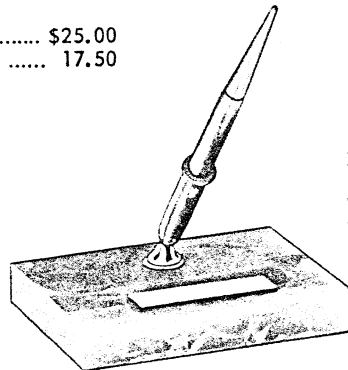

3 1/2 x 5"

2706G
BRAZILIAN ONYX
With 121SKD White Dot Pen $27.50
With 5SKD Pen, Pencil or ballpoint 20.00